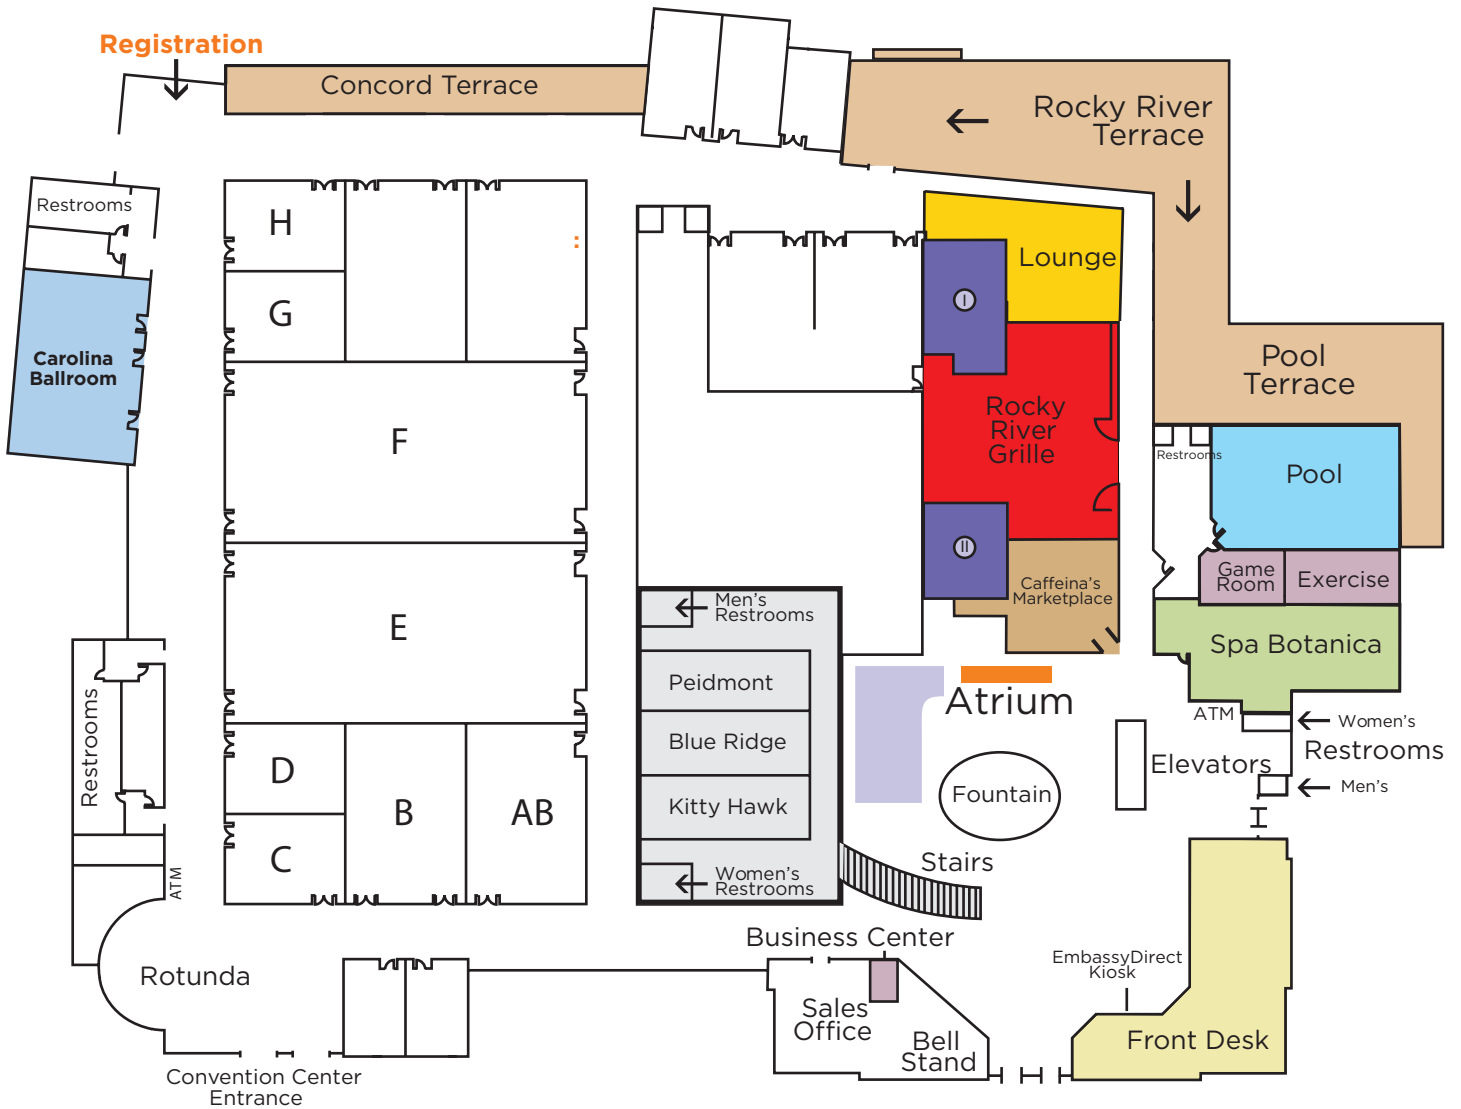

FUTURE DIRECTIONS IN CHOLINE

symposium

MAP

Embassy Suites First Floor Map

Event takes place in Carolina Ballroom (Light Blue). Please visit registration desk first.

FUTURE DIRECTIONS IN CHOLINE

symposium

MAP

North Carolina Research Campus

FUTURE DIRECTIONS IN CHOLINE

symposium

MAP

Kannapolis City Hall, 1st Floor